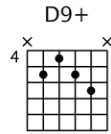

The Stone Roses

Love Spreads

Distortion Guitar – Side Guitar

Standard guitar tuning: E A D G B E

♩ = 100

1 2

3 4 5

6 7 8