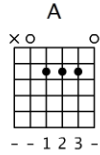

Grandaddy

Now It's On

Distortion Guitar - Piste 2

Standard guitar tuning: E A D G B E

♩ = 125

couplet

1	2	

Now that the K is in place

15 16 17

Like in the season of the old me

refrain

18 A 19 20 E

Bust the lock of the front door

21 22 A 23

Once your Out- side you won't wanna

24 E 25 26 A