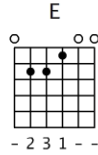

Grandaddy

Now It's On

Distortion Guitar - Piste 2

Standard guitar tuning: E A D G B E

♩ = 125

couplet

1	2	

Now that the K is in place

15 16 17

Like in the season of the old me

refrain

18 A 19 20 E

Bust the lock of the front door

21 22 A 23

Once your Out- side you won't wanna

24 E 25 26 A