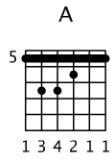

Grandaddy

Now It's On

Overdriven Guitar - Piste 1

Standard guitar tuning: E A D G B E

♩ = 125

couplet

1 P.M.-----

2 E E E E E E E E

Now that the K is in place

3 P.M.-----

4 C#m C#m C#m C#m C#m C#m C#m C#m C#m 5 C#m C#m C#m C#m C#m C#m C#m C#m

Where the C used to be It seems that I'm

6 P.M.-----

7 A A A A A A A A 8 E E E E E E E E

ceasing to be In the season Of the old me