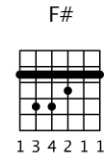

Grandaddy

Now It's On

Overdriven Guitar - Piste 1

Standard guitar tuning: E A D G B E

♩ = 125

couplet

1 P.M.-----

2 E E E E E E E E

Now that the K is in place

3 P.M.-----

4 C#m C#m C#m C#m C#m C#m C#m C#m C#m 5 C#m C#m C#m C#m C#m C#m C#m C#m

Where the C used to be It seems that I'm

6 P.M.-----

7 A A A A A A A A 8 E E E E E E E E

ceasing to be In the season Of the old me