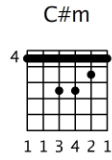

Grandaddy

Now It's On

Overdriven Guitar - Piste 1

Standard guitar tuning: E A D G B E

♩ = 125

couplet

1 P.M.-----

2 E E E E E E E E

Now that the K is in place

3 P.M.-----

4 C#m C#m C#m C#m C#m C#m C#m C#m C#m 5 C#m C#m C#m C#m C#m C#m C#m C#m

Where the C used to be It seems that I'm

6 P.M.-----

7 A A A A A A A A 8 E E E E E E E E

ceasing to be In the season Of the old me