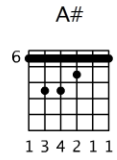

Grandaddy

Now It's On

Overdriven Guitar - Piste 1

Standard guitar tuning: E A D G B E

♩ = 125

couplet

1 P.M.-----

2 E E E E E E E E

Now that the K is in place

3 P.M.-----

4 C#m C#m C#m C#m C#m C#m C#m C#m C#m 5 C#m C#m C#m C#m C#m C#m C#m C#m

Where the C used to be It seems that I'm

6 P.M.-----

7 A A A A A A A A 8 E E E E E E E E

ceasing to be In the season Of the old me