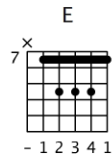

Grandaddy

Now It's On

Overdriven Guitar - Piste 1

Standard guitar tuning: E A D G B E

♩ = 125

couplet

1 P.M.-----

2 E E E E E E E E

Now that the K is in place

3 P.M.-----

4 C#m C#m C#m C#m C#m C#m C#m C#m C#m 5 C#m C#m C#m C#m C#m C#m C#m C#m

Where the C used to be It seems that I'm

6 P.M.-----

7 A A A A A A A A 8 E E E E E E E E

ceasing to be In the season Of the old me