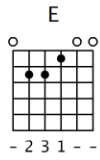

Grandaddy

Now It's On

Overdriven Guitar - Piste 1

Standard guitar tuning: E A D G B E

♩ = 125

couplet

1 P.M.-----

2 E E E E E E E E

Now that the K is in place

3 P.M.-----

4 C#m C#m C#m C#m C#m C#m C#m C#m C#m 5 C#m C#m C#m C#m C#m C#m C#m C#m

Where the C used to be It seems that I'm

6 P.M.-----

7 A A A A A A A A 8 E E E E E E E E

ceasing to be In the season Of the old me