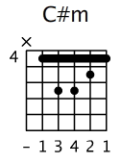

Grandaddy

Now It's On

Overdriven Guitar - Piste 1

Standard guitar tuning: E A D G B E

♩ = 125

couplet

1 P.M.-----

2 E E E E E E E E

Now that the K is in place

3 P.M.-----

4 C#m C#m C#m C#m C#m C#m C#m C#m C#m 5 C#m C#m C#m C#m C#m C#m C#m C#m

Where the C used to be It seems that I'm

6 P.M.-----

7 A A A A A A A A 8 E E E E E E E E

ceasing to be In the season Of the old me