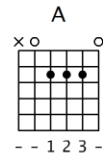

Grandaddy

Now It's On

Overdriven Guitar - Piste 1

Standard guitar tuning: E A D G B E

♩ = 125

couplet

1 P.M.-----

2 E E E E E E E E

Now that the K is in place

3 P.M.-----

4 C#m C#m C#m C#m C#m C#m C#m C#m C#m 5 C#m C#m C#m C#m C#m C#m C#m C#m

Where the C used to be It seems that I'm

6 P.M.-----

7 A A A A A A A A 8 E E E E E E E E

ceasing to be In the season Of the old me