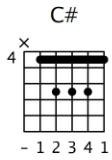

Grandaddy

Now It's On

Overdriven Guitar - Piste 1

Standard guitar tuning: E A D G B E

♩ = 125

couplet

1 P.M.-----

2 E E E E E E E E

Now that the K is in place

3 P.M.-----

4 C#m C#m C#m C#m C#m C#m C#m C#m C#m 5 C#m C#m C#m C#m C#m C#m C#m C#m

Where the C used to be It seems that I'm

6 P.M.-----

7 A A A A A A A A 8 E E E E E E E E

ceasing to be In the season Of the old me