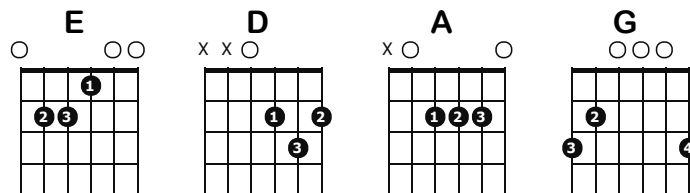

Tom Petty - Running Down A Dream

E
It was a beautiful day, the sun beat down

D **E**
I had the radio on, I was drivin'

D
Trees flew by, me and Del was singin', little Runaway

E
I was flyin'

A **G** **E**
Yeah I'm runnin' down a dream

G **A**
That never would come to me

G **E** **G** **A**
Workin' on a mystery, goin' wherever it leads

G **E**
Runnin' down a dream

E
I felt so good, like anything was possible

D **E**
I hit cruise control, and rubbed my eyes

The last tree days, the rain was un-stoppable

D **E**
It was always cold, no sunshine

A **G** **E**
Yeah I'm runnin' down a dream

G **A**
That never would come to me

Workin' on a ^Gmystery, ^Egoin' ^Gwher'ever ^Ait leads

Runnin' ^Gdown a ^Edream

^EI rolled on, as the sky grew dark

I put the ^Dpedal down, to make some ^Etime

There's something good, waitin' down this road

I'm ^Dpickin' up, whatever's ^Emine

Yeah I'm ^Arunnin' ^Gdown a ^Edream